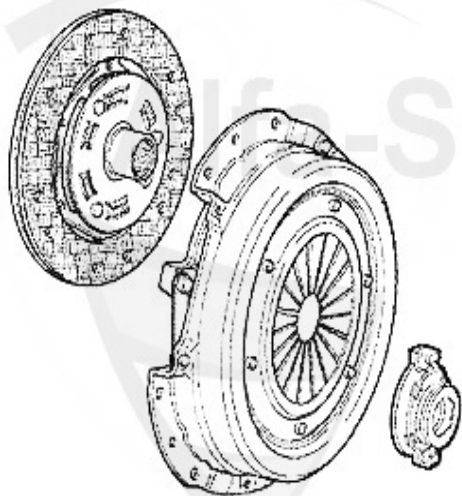

## Kupplungs-Kit/Clutch Set 145/6 1.9 TD KAT

---

1. KK345001

Ø 215 mm

---

1 KK345001 kit embrague 145/6,155 1.9 TD 93-99

189.78 EUR