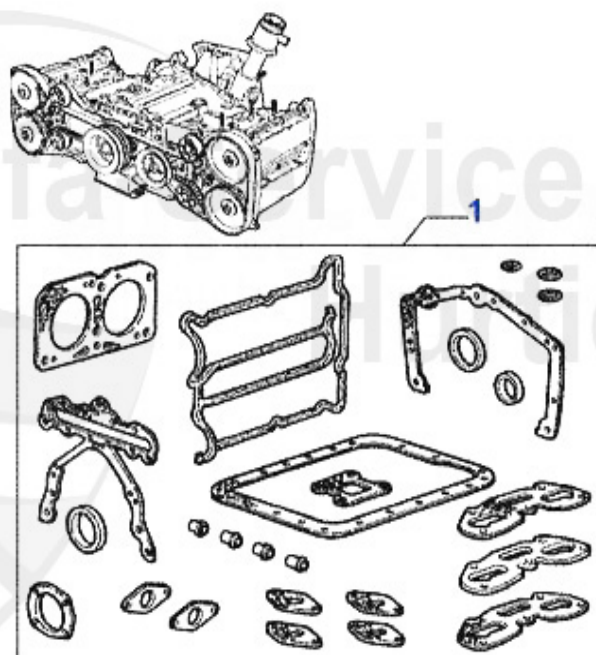

145/6 > motor > juntas motor > Boxer Bj. 94-96 > kit juntas motor 1.7 IE 16V

Motordichtsatz/Full Set 145/6 1.7 IE 16V Boxer

1 MDS16000 kit juntas motor 145/146/33 1.7 ie 16V 91-97

134.90 EUR