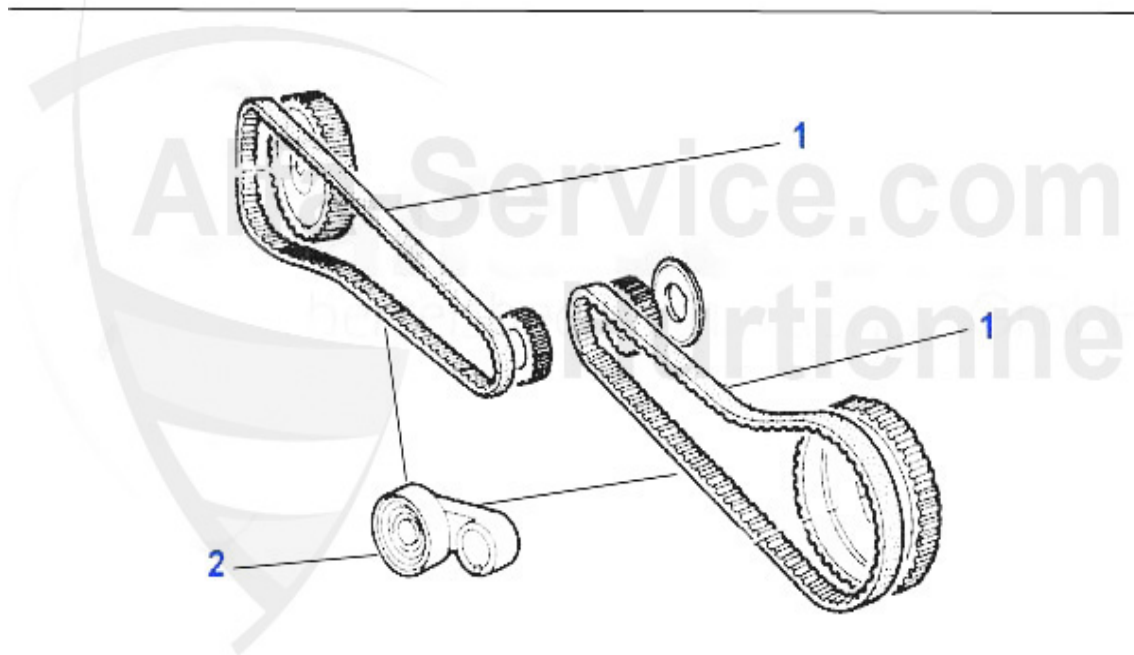

Zahnriemen 145/6 1.4/1.6 Boxer

1	ZR94055	correa dentada 100S170 33 (905/7) 1.3/1.5/1.7/ie/16V/QV,145/6 1.4/1.6 ie arbol de levas	23.21 EUR
2	SR56000	rodillo tensor der. Sud/Sprint,33,145/6	62.88 EUR
2	SR56001	rodillo tensor izq. Sud/Sprint,33,145/6	62.88 EUR