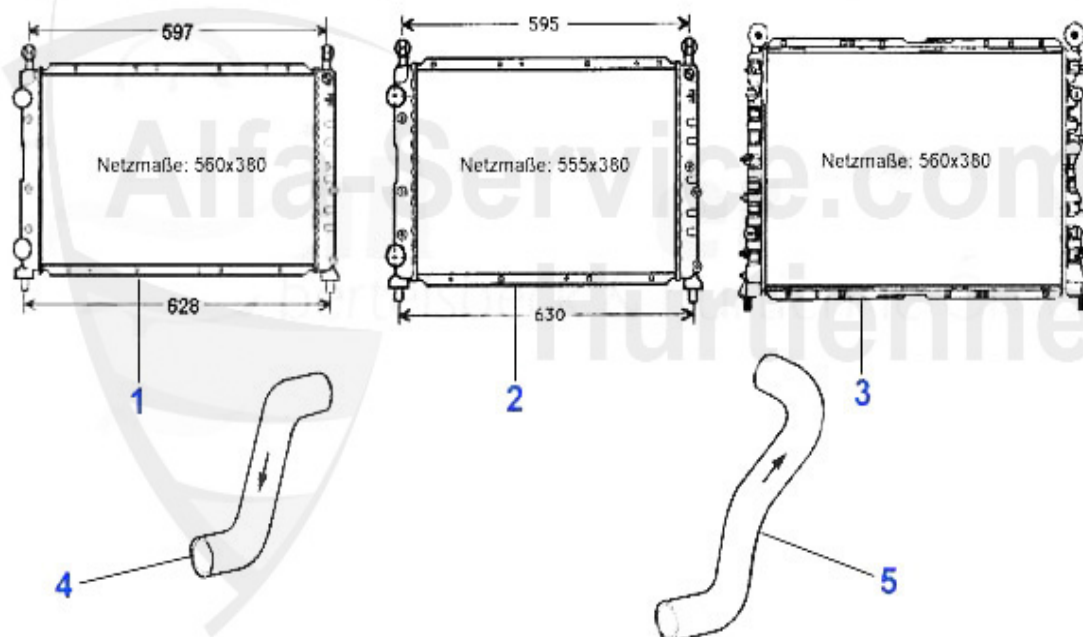

Kühler/Radiator 145/6 TS 16V

1	MK22820	radiador 145/6 1.4/1.6/1.7ie 16V TS 96-01,155 1.6 16V TS 96>	224.66 EUR
2	MK22992	radiador 145/6,155 1.6/1.7/1.8/2.0 TS 16V	213.38 EUR
3	MK22999	radiador 145/6 2.0 16V TS/QV 6.96>	193.89 EUR
4	KWS03081	manguera aqua 145 2.0 16V (hacia radiador) radiador #60626029	***
5	KWS03082	manguera aqua inf. 145/6 1.4/1.6/1.8/ 2.0 16V TS/ 1.9 TD,155 TS 16V	12.83 EUR