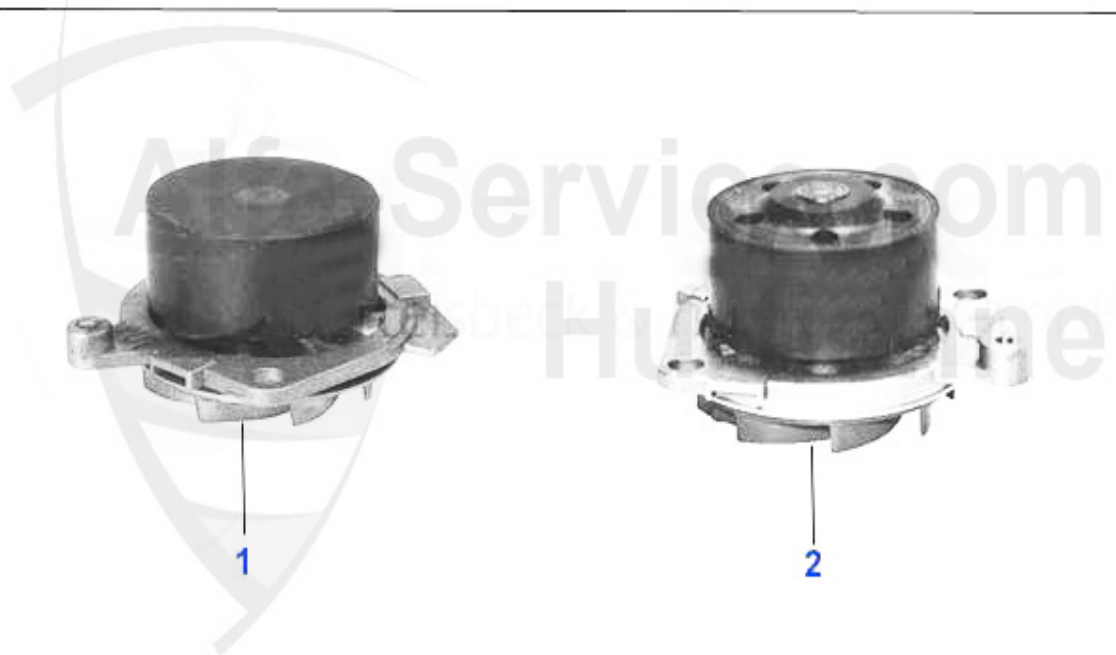

Wasserpumpe/Waterpump 145/6 TS 16V

1	WP00310	bomba aqua 145/6 1.4/1.6/1.8/2.0/ie 16V TS,147 1.6/2.0 ie 16V TS,155,156, 1.6/2.0 16V TS/JTS,166 2.0 TS/JTS,gtv/ spider (916) 1.8/2.0 16VS	50.27 EUR
2	WP00410	bomba aqua 145/6 1.6 ie 16V TS, 155/6 1.6/1.8 ie 16V TS, Nuovo GT 1.8 TS	54.37 EUR