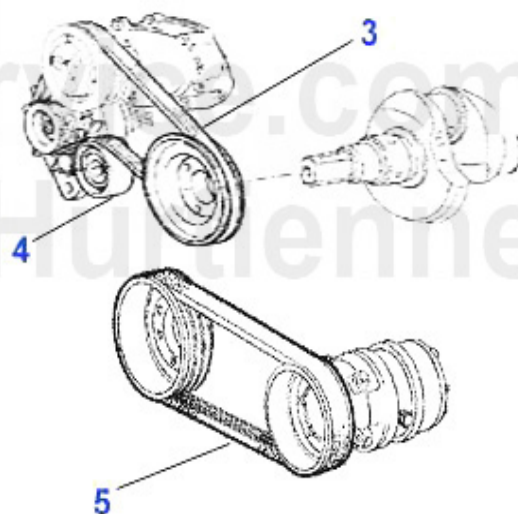

mit/with
Klimaanlage/AC: