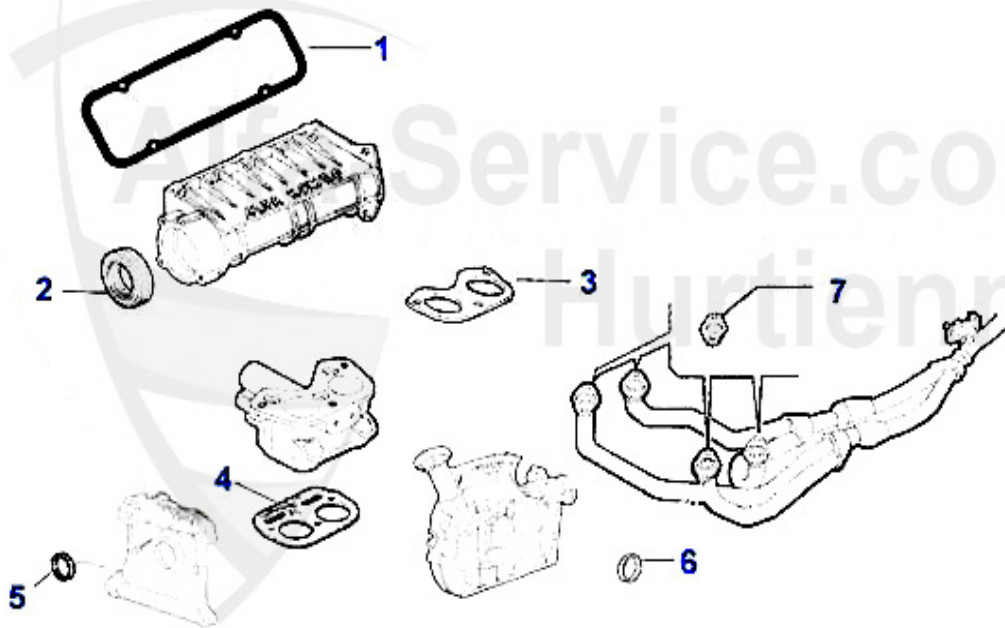

Dichtungen Motor/Gaskets Engine 145/6 1.4/1.6 IE Boxer

1	VDD3800	Ventildeckeldichtung Arna,Sud/Sprint,33 (905/7),145/6 kork	2.57 EUR
1	VDD3900	junta cubre-culata Sud/Sprint, 33 (905/7), 145/6 corcho / caucho	10.90 EUR
2	WD14200	retén arbol de levas Sud/Sprint, 33 (905/7), 145/6 Boxer	12.14 EUR
3	ASKD24717	junta colector admision Boxer sup.	5.02 EUR
4	ASKD04851	junta colector admision Boxer inf.	3.50 EUR
5	WD17600	retén ciguenal delantero 40/56/10 Sud/ Sprint, 33 (905/7), 145/6 Boxer, 155 TS 8 V # 0006645 >	18.66 EUR
6	WD30500	retén ciguenal trasero (volante-motor) Sud/Sprint, 33 (905/7),145/6 Boxer	39.00 EUR
7	SAT094405	junta colector escape Sud/Sprint 33 (905/7),145/6 Boxer	2.77 EUR