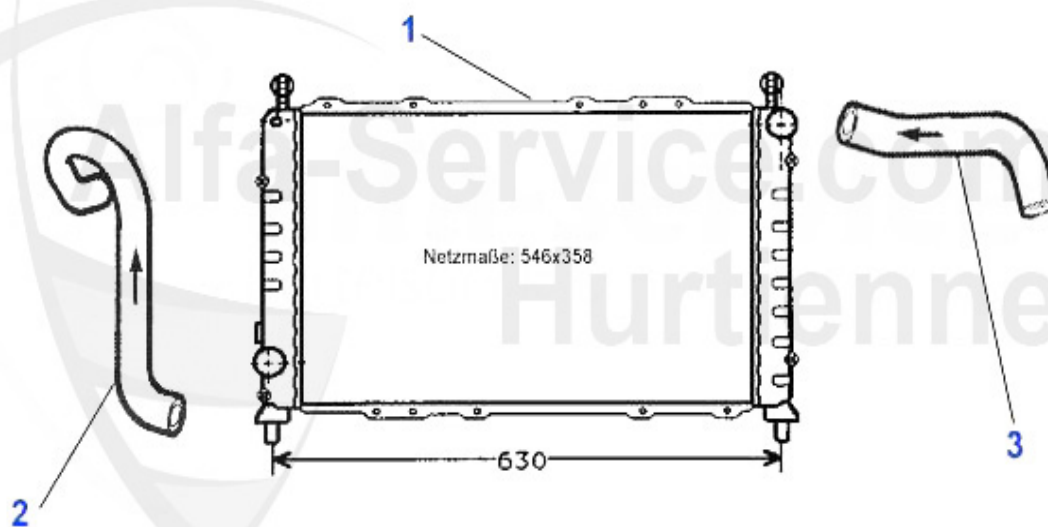

Kühler/Radiator 145/6 1.7 IE 16V Boxer Bj. 94-96

1	MK22880	radiador 145/6,1.4,1.6,1.7 16V con/sin A/C 07.94-12.96	242.00 EUR
2	KWS89413	manguera aqua inf. 145/6/1.4/1.6/1.7 ie	12.61 EUR
3	KWS89412	manguera aqua sup. 145/6/1.4/1.6/1.7 ie	19.90 EUR