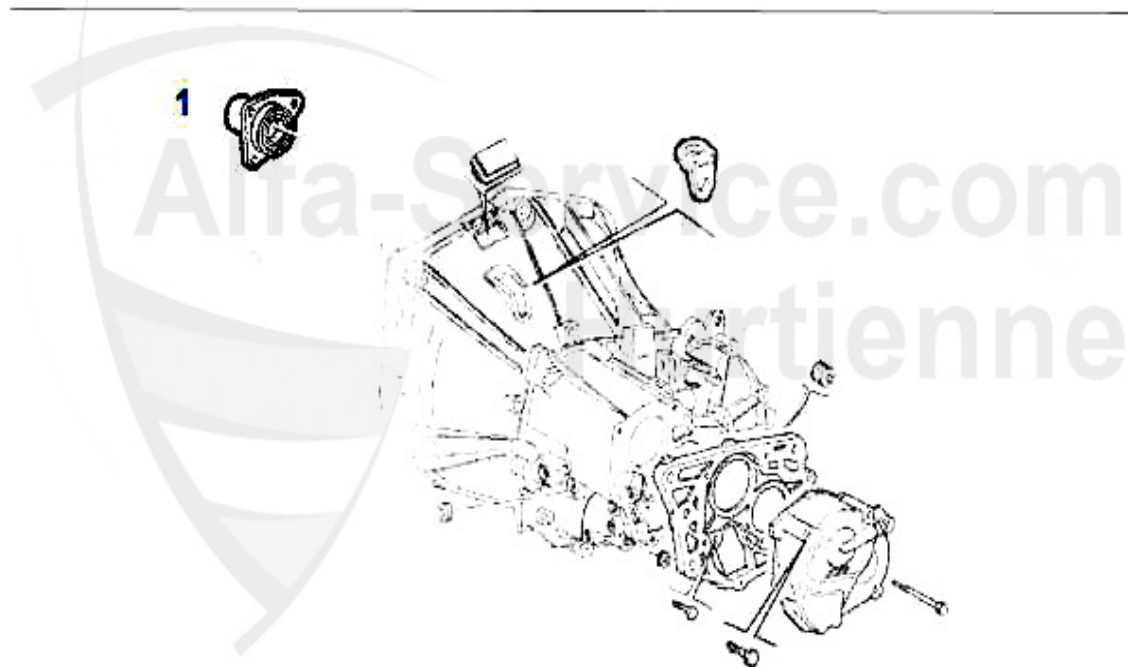

145/6 > transmision > embrague > guia cojinete de empuje 145/6 2.0 TS

Ausrücker/Sleeve Bearing 145/6 2.0 Quadrifoglio

---

1 FH1140 guia para cojinete 145/6,147,155,156, gtv/spider (916)

19.49 EUR