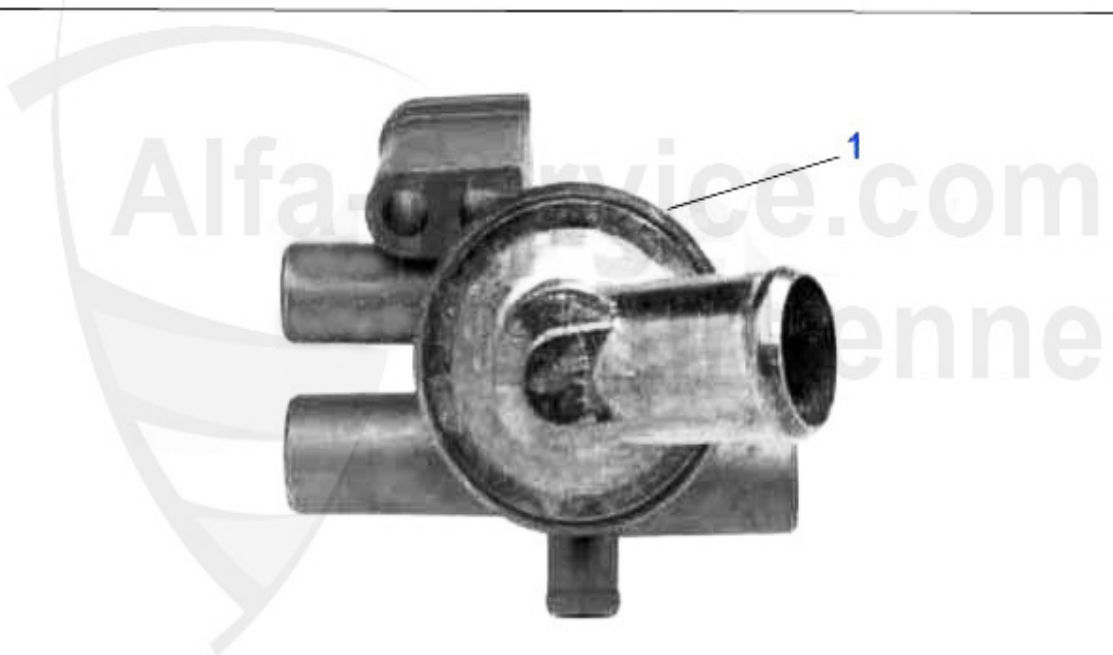

145/6 > motor > circuito acqua > Boxer Bj. 94-96 > termostato > 1.7 IE 16V

Thermostat 145/6 1.7 IE 16V Boxer Bj. 94-96

---

1 TH595386 termostato 1.4/1.5/1.6/1.7 ie 33, 145/6 (con carter)

***