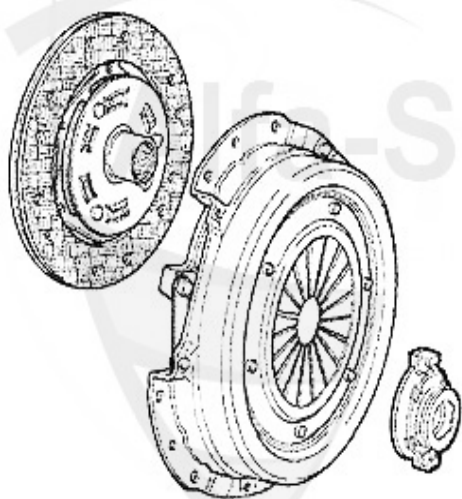

## Kupplungs-Kit/Clutch Set 145/6 2.0 Quadrifoglio

---

1. KK789001

Ø 230 mm

---

1 KK789001 kit embrague 145/9,155 2.0 TS 16V gtv/spider (916) 2.0 TS 95-01

269.00 EUR

145/6 > transmision > embrague > guia cojinete de empuje 145/6 2.0 TS