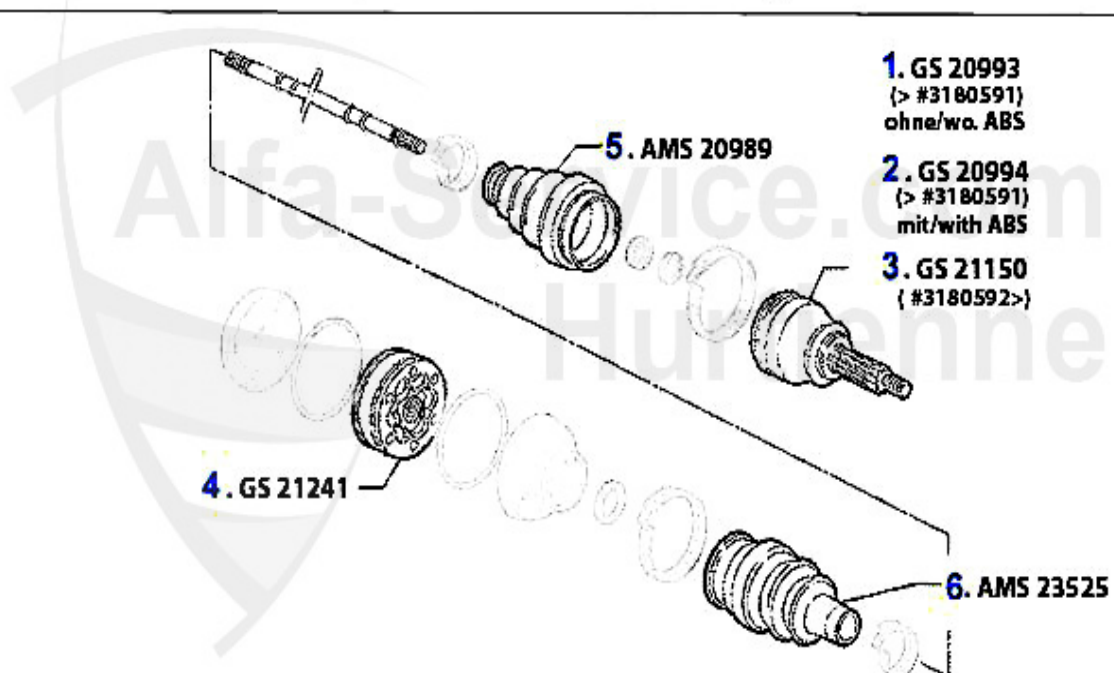

Antriebswelle/Driveshaft 145/6 1.8 TS 16V

1	GS20993	cardan ext. 145/6 TS/TD/JTD 96> sin ABS 155 2.0 TS 16V	117.98 EUR
2	GS20994	cardan ext. 145/6 TS/TD/JTD 96>con ABS 155 2.0 TS 16V con ABS, gtv/spider (916) TS #6023168-6063040	122.08 EUR
3	GS21150	cardan ext. 145/6 TS 16V #3180592>, 147 TS 16V,gtv/spider (916) TS #6063041	121.05 EUR
4	GS21241	cardan int. gtv/spider (916),155,145/6 TS 16V, 156 TS 16V 166 2.0 TS,147 1.6/2.0 TS	111.72 EUR
5	AMS20989	fuelle ext. 145/6 147,156,166	17.90 EUR
6	AMS23525	fuelle int. 155 1.7/1.8/2.0/TS 16V,2.5 V6,1.9TD,164/Super 2.0 TS,145/6 TS 16V	25.55 EUR