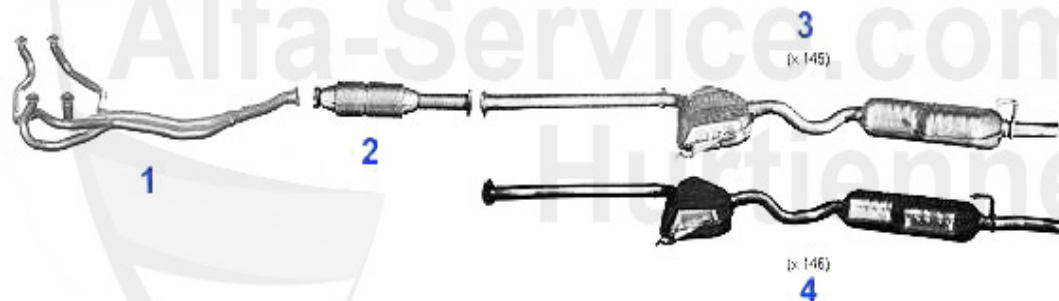

Abgasanlage/Exhaust System 145/6 Boxer Bj. 94-96

5 x4   6 x1   7 x1   8 x1   9 x1   10 x1

145 / 146 1.3/1.6/1.7 16V

'94-'96

1	VR113001	latiguilo escape 145/6 1.3/1.6 ie	229.08 EUR
1	VR11577	tubo primario/colector 145/6 1.7 ie 16V	***
2	KAT113033	catalizador 145/6 1.3-1.7ie 16V 94-96	460.61 EUR
3	ESD113009	silenciador interm.+erminal 145 1.4-1.7 16V	199.49 EUR
4	ESD114009	silenciador interm.+terminal 146 1.4-1.7 16V 94-96	190.22 EUR
5	SAT094405	junta colector escape Sud/Sprint 33 (905/7),145/6 Boxer	2.77 EUR
6	SAT094494	junta tubo primario/catalizador 145/6	4.77 EUR
7	SAT094002	aro catalizador	8.60 EUR
8	SAT091124	silent bloc/soporte escape 145/6 ESD 155 MSD	3.59 EUR
9	SAT091011	aro caucho - soporte escape	1.23 EUR
10	SAT091041	silent bloc/soporte escape 145/6, 155 ESD	4.50 EUR