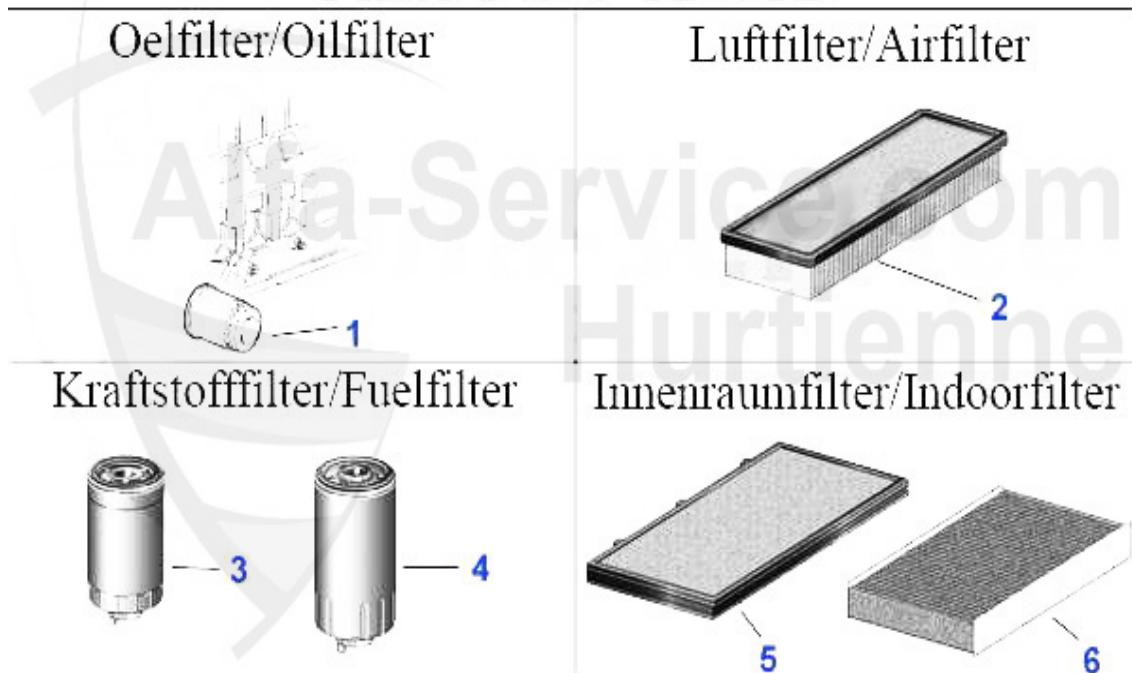

Filter 145/6 TD/JTD

1	OF125	filtro aceite Sud/Sprint, 116 4-cil., 145/6,155,164/Super cartucho roscado	10.00 EUR
1	OF126	filtro aceite 145/6,147,156,166 JTD cartucho roscado	9.13 EUR
2	LF841	filtro aire 145/6 TS 16V,1.9 JTD,155 TS 16V rect.	10.15 EUR
2	LF358	filtro aire 145/6,155 1.9 TD rect.	13.23 EUR
3	KF234	filtro carburante 6,33,75,90,145/6,155 164,Alfetta, Guilietta 1.8/1.9/2.0/2.4/2.5 TD roscado	19.08 EUR
4	KF60B	filtre carburante 145/6,156,166 JTD (CF2) >01, (roscado)	12.83 EUR
5	IF309	filtro antipolen 145/6/155 >96 gtv/spider (916) >98,	26.57 EUR
6	IF314	filtro antipolen 145/6/155 96> gtv/spider (916) 98>	26.57 EUR