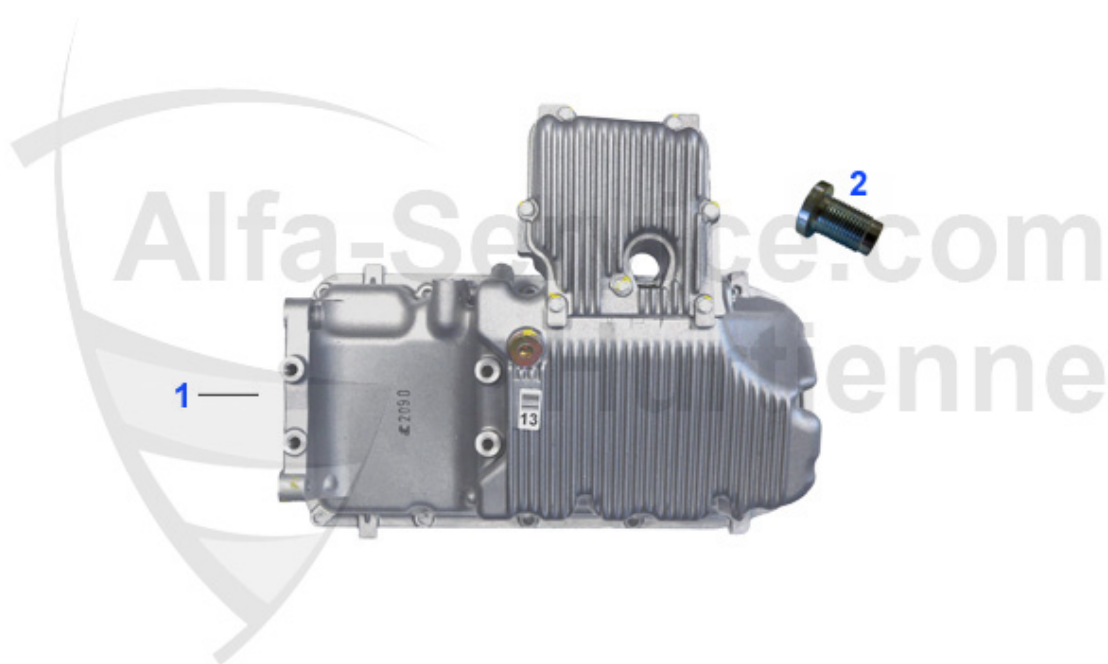

145/6 > motor > bloque motor > el cárter

1	OW90209	cárter 145/6/7,155,156,gtv/Spider model (916) OE 55190209	***
2	OWD357	Ölablaßschraube Alfa 145,146,147, 155,156,GT,GTV+Sp.916,Nuovo Spider, Brera O.E.46476967 (M18x1,5 30mm H)	7.74 EUR