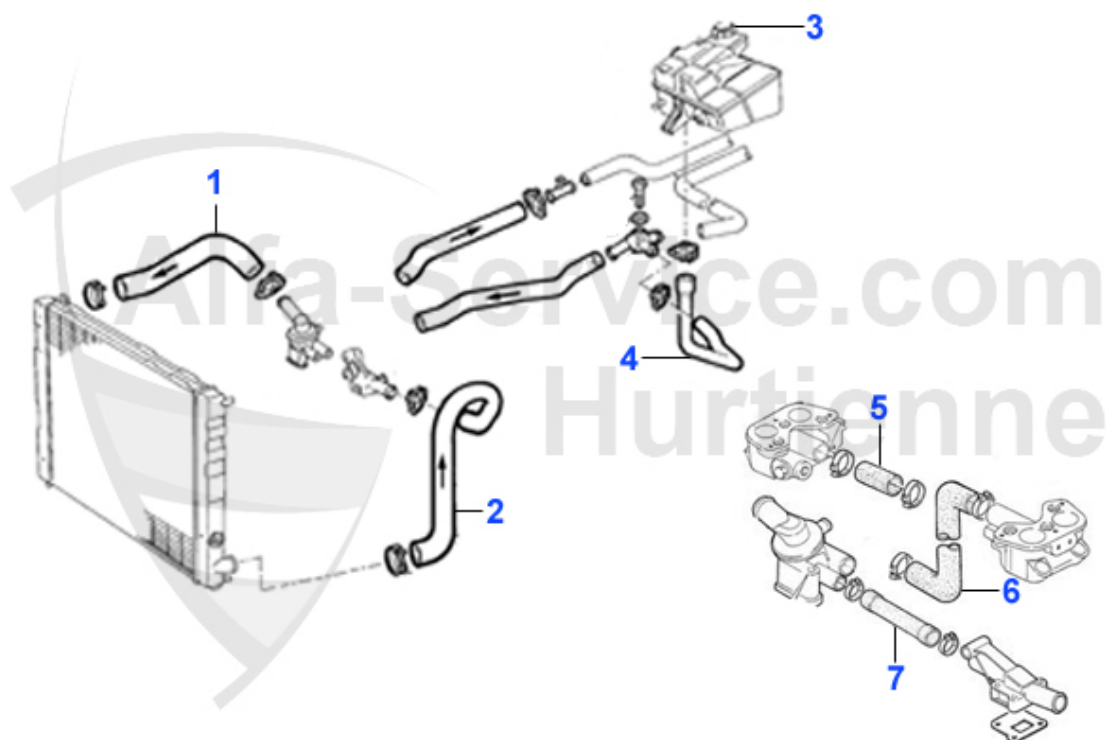

145/6 > motor > circuito agua > Boxer Bj. 94-96 > mangueras

1	KWS89412 manguera aqua sup. 145/6/1.4/1.6/1.7 ie	19.90 EUR
2	KWS89413 manguera aqua inf. 145/6/1.4/1.6/1.7 ie	12.61 EUR
3	08 037 0 0 tapon vaso de expansion GTV/6 (116) 33,145/6,75,155,RZ,SZ,Spider, '90	10.20 EUR
4	KWS89417 Kühlwasserschlauch unter Ausgleichs behälter 145/6 1.4/1.6/1.7 ie	***
5	KWS04023 Kühlwasserschlauch Thermostatgehäus e 33 (905/7),145/6 1.4/1.6/1.7 ie/1 6V	3.70 EUR
6	KWS11225 kühlwasserschlauch Thermostatgehäus e 33 (907),145/6 1.4/1.6/1.7 ie/16V	13.49 EUR
7	KWS33399 Kühlwasserschlauch Thermostatgehäus e 33 (905/7) mit Lima 55 A,145/6 1. 4/1.6/1.7 ie 16V	6.56 EUR