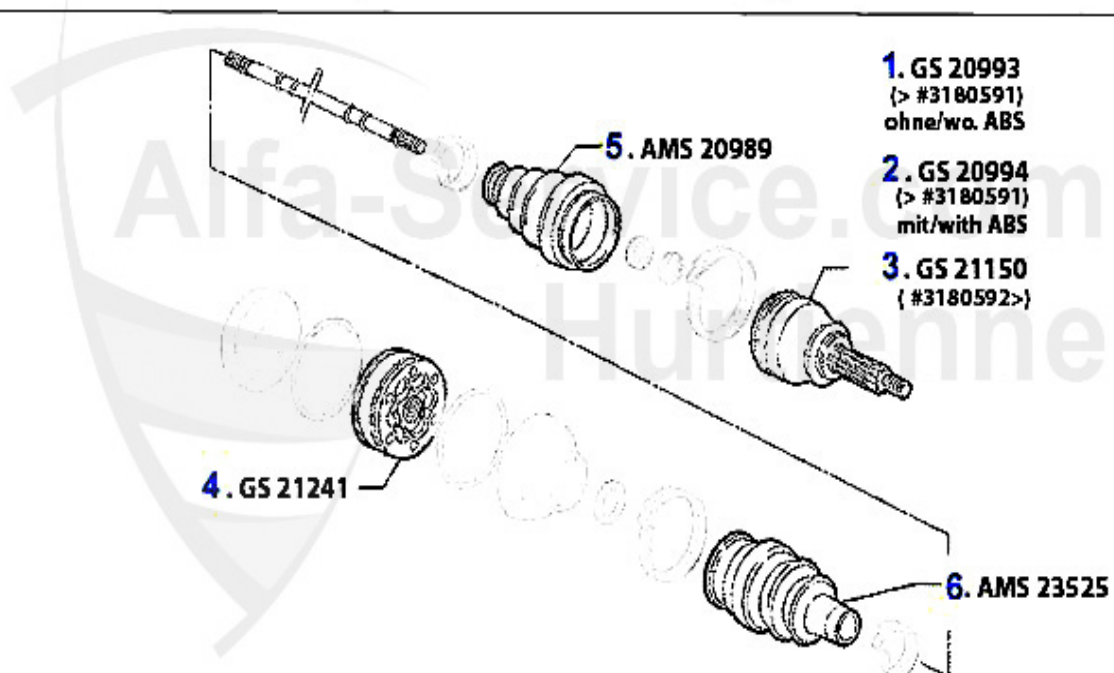

Antriebswelle/Driveshaft 145/6 1.6 TS 16V

1	GS20993	cardan ext. 145/6 TS/TD/JTD 96> sin ABS 155 2.0 TS 16V	117.98 EUR
2	GS20994	cardan ext. 145/6 TS/TD/JTD 96>con ABS 155 2.0 TS 16V con ABS, gtv/spider (916) TS #6023168-6063040	122.08 EUR
3	GS21150	cardan ext. 145/6 TS 16V #3180592>, 147 TS 16V,gtv/spider (916) TS #6063041	121.05 EUR
4	GS21241	cardan int. gtv/spider (916),155,145/6 TS 16V, 156 TS 16V 166 2.0 TS,147 1.6/2.0 TS	111.72 EUR
5	AMS20989	fuelle ext. 145/6 147,156,166	17.90 EUR
6	AMS23525	fuelle int. 155 1.7/1.8/2.0/TS 16V,2.5 V6,1.9TD,164/Super 2.0 TS,145/6 TS 16V	25.55 EUR