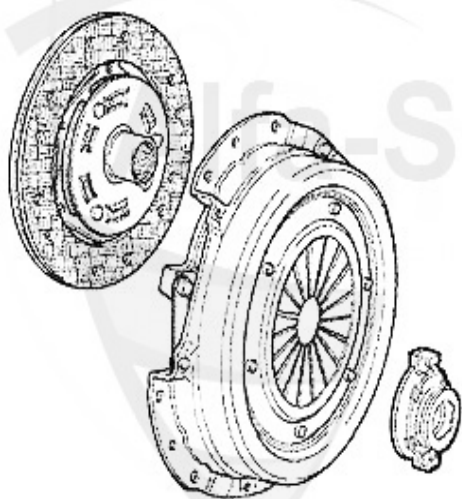

Kupplungs-Kit/Clutch Set 145/6 1.9 JTD

---

1. KK 853501

Ø 235 mm

---

1 KK853501 kit embrague 145/6,156 1.9/2.4 JTD 166 2.0 TS 09.97-10.00 (sin cojinete empuje)

337.00 EUR