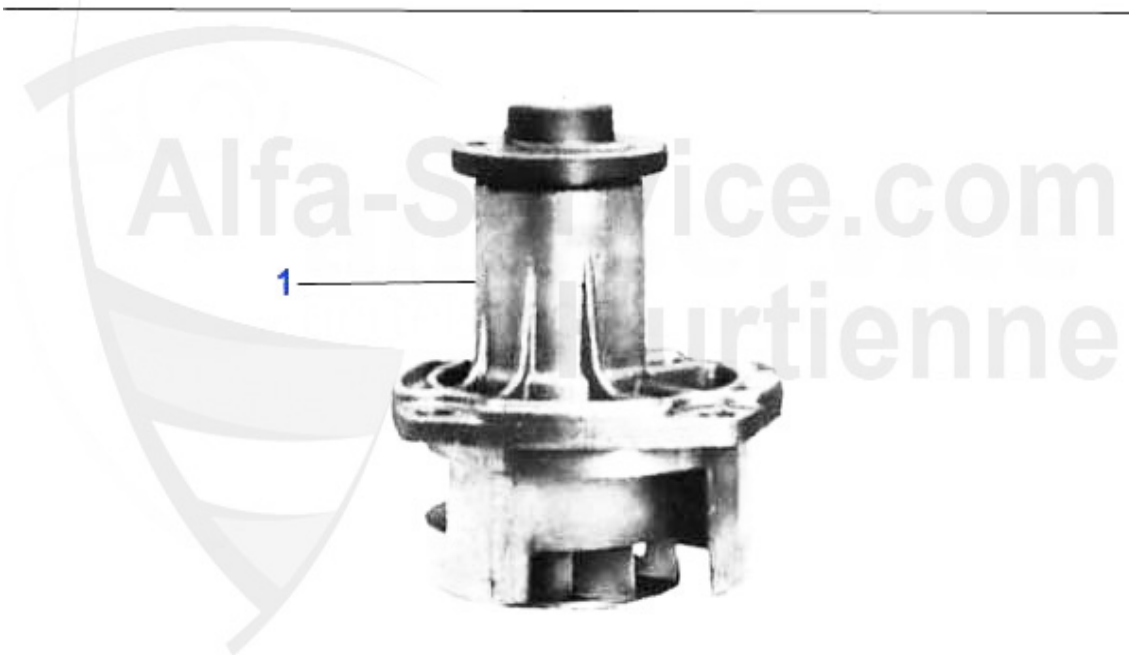

145/6 > motor > circuito agua > Boxer Bj. 94-96 > bomba agua > 1.7 IE 16V

Wasserpumpe/Waterpump 145/6 1.7 IE 16V Boxer Bj. 94-96

---

1 WP02110 bomba agua Sud/Sprint 1.2/1.3 1.5/ti #5051904>,33(905/7) 1.2
1.3/1.4/1.5/1.7/ie/16V/4x4,145/6 1.4/1.6 1.8/ie,2.0 ie 16V TS

53.86 EUR