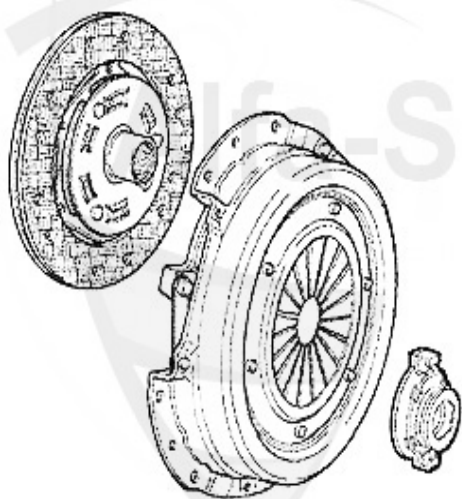

Kupplungs-Kit/Clutch Set 145/6 1.4/1.6/1.8/2.0 TS

1 KK576001
Ø 215 mm
1.4 # >3161888
1.6/1.8 TS 16V

2 KK6203074
Ø 200 mm
1.4 #3161888>

3 KK789001
Ø 230 mm
2.0 TS 16V

1	KK576001 kit embrague 145/6 1.4/1.6/1.8 TS, gtv/spider (916)/155 1.6/1.8 TS 16V, 2.0 TS 8V 92-99	183.63 EUR
2	KK6203074 kit embrague 145/6 1.4 IE 16V TS #3161888>tipo caja vel.: C.513	204.14 EUR
3	KK789001 kit embrague 145/9,155 2.0 TS 16V gtv/spider (916) 2.0 TS 95-01	269.00 EUR