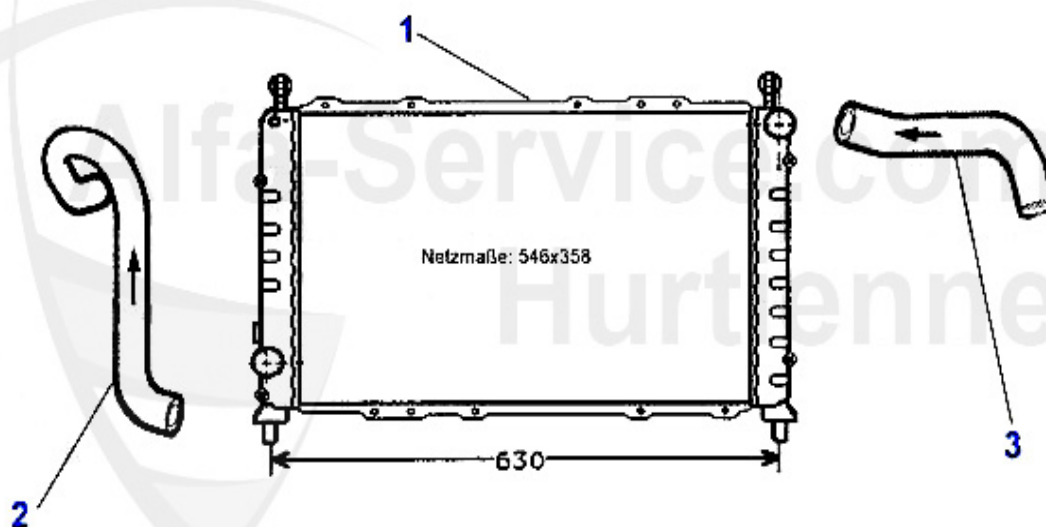

Kühler/Radiator 145/6 1.4/1.6 Boxer Bj. 94-96

1	MK22880	radiador 145/6,1.4,1.6,1.7 16V con/sin A/C 07.94-12.96	242.00 EUR
2	KWS89413	manguera aqua inf. 145/6/1.4/1.6/1.7 ie	12.61 EUR
3	KWS89412	manguera aqua sup. 145/6/1.4/1.6/1.7 ie	19.90 EUR