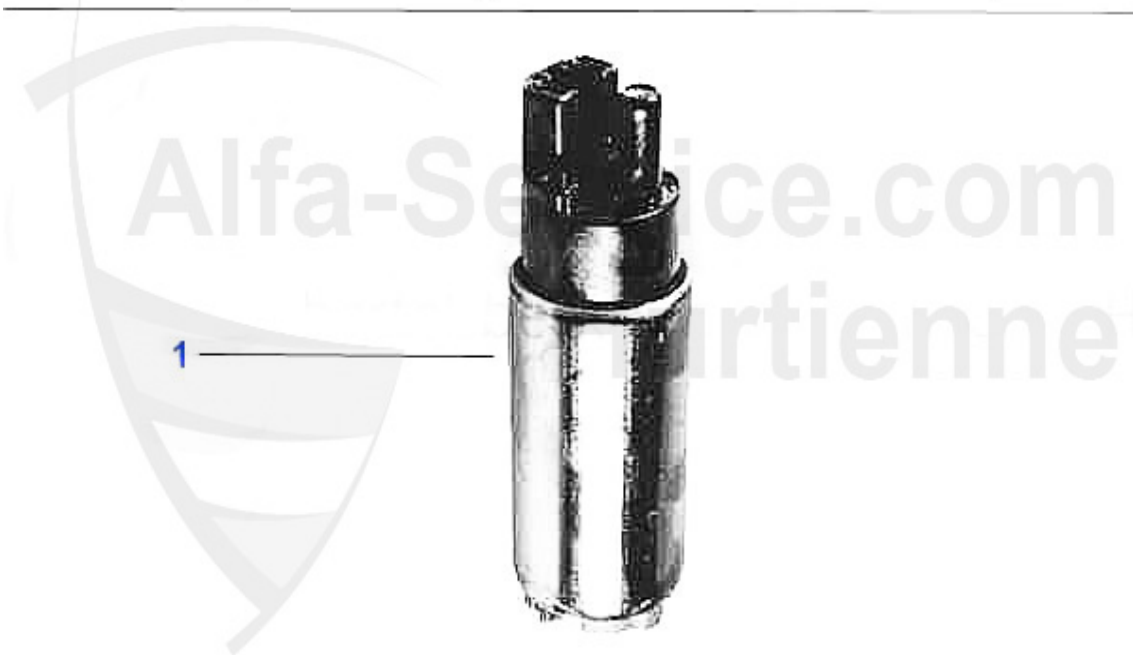

145/6 > motor > circuito carburante > 1.7 IE 16V Boxer Bj. 94- > bomba carburante

Kraftstoffpumpe/Fuel Pump 145/6 1.7 IE 16V Boxer Bj. 94-96

---

1 KP6416 bomba carburante 145/6,155,gtv/spider (916) Boxer/TS 16V/V6 Turbo > 98

171.32 EUR