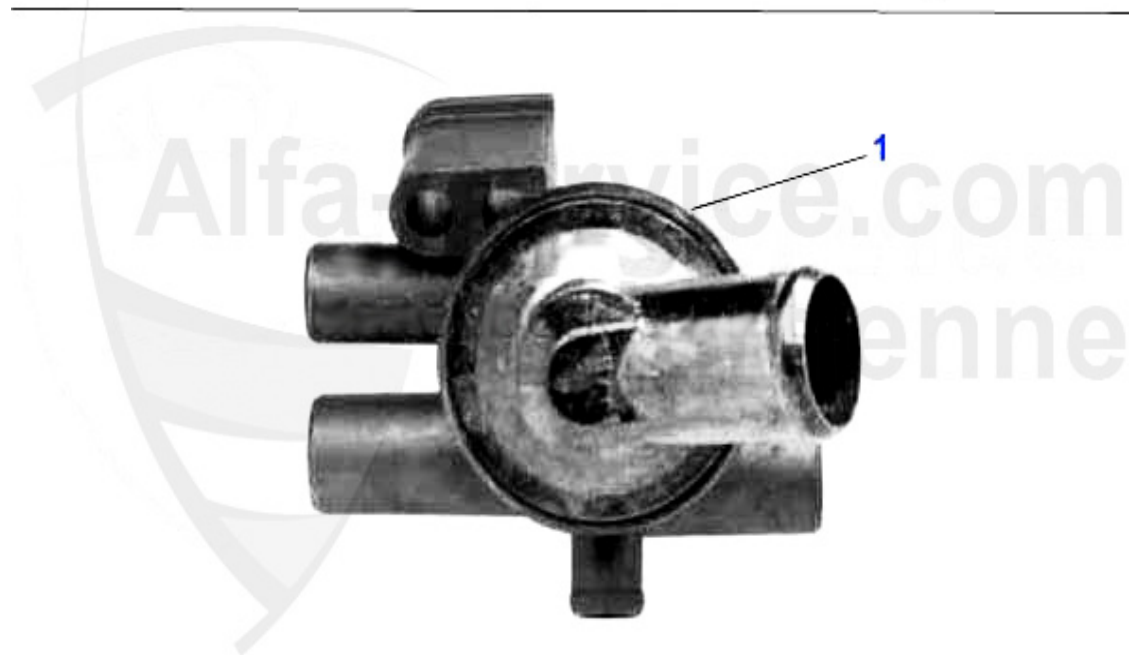

145/6 > motor > circuito acqua > Boxer Bj. 94-96 > termostato > 1.4/1.6

Thermostat 145/6 1.4/1.6 Boxer Bj. 94-96

---

1 TH595386 termostato 1.4/1.5/1.6/1.7 ie 33, 145/6 (con carter)

***