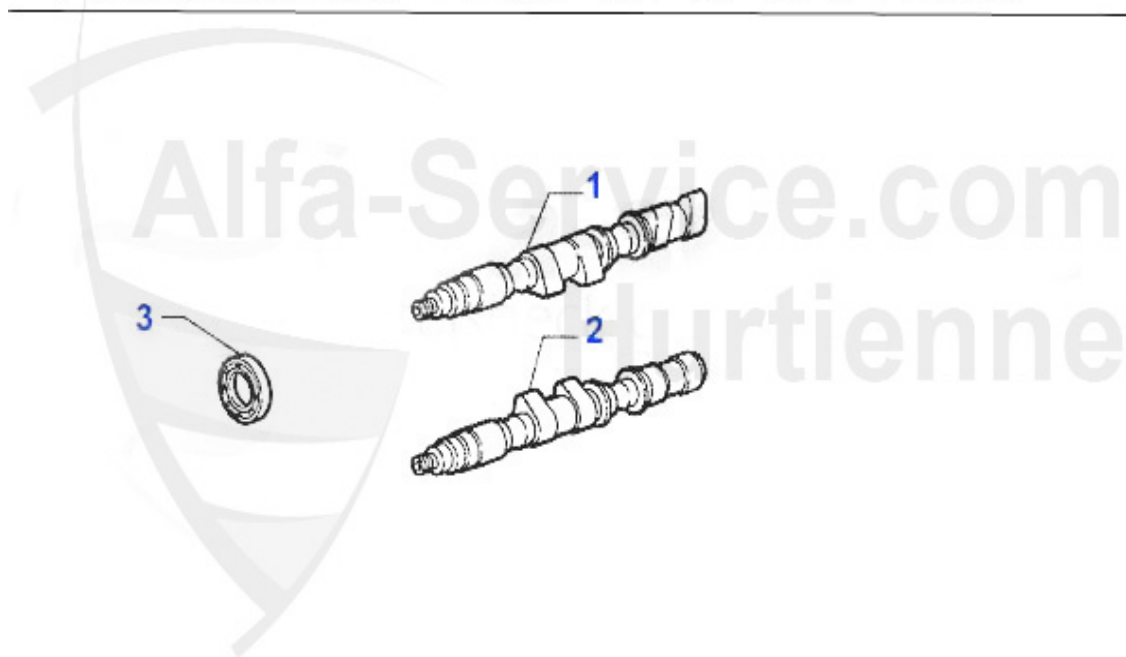

Nockenwelle 145/6 1.7 ie 16V Boxer

1	NKW10542 arbol de levas (admision) 145/6 1.7 ie 16V	256.43 EUR
2	NKW91896 arbol de levas (escape) 33, 145/6 1.7 ie 16V	258.99 EUR
3	WD57200 retén arbol de levas 33 (907), 145/6 1.7 ie 16V	7.63 EUR