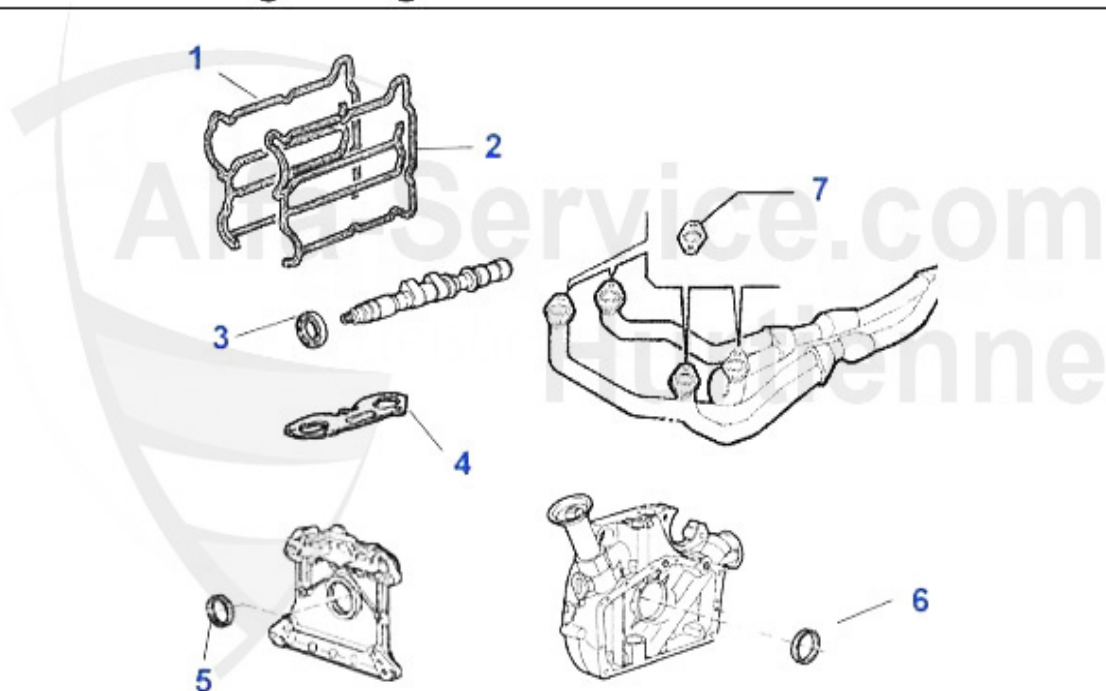

Motordichtungen/Engine Gaskets 145/6 1.7 IE 16V Boxer

1	VDD46400 junta cubre-culata izq. 33,145/6 1.7 ie/16V 90-96	22.99 EUR
2	VDD46500 junta cubre-culata der. 33, 145/6 1.7ie/ 16V 90-96	12.83 EUR
3	WD57200 retén arbol de levas 33 (907), 145/6 1.7 ie 16V	7.63 EUR
4	ASKD25029junta colector admision 33 (907),145/6 Boxer 16V	12.53 EUR
5	WD17600 retén ciguenal delantero 40/56/10 Sud/ Sprint, 33 (905/7), 145/6 Boxer, 155 TS 8 V # 0006645 >	18.66 EUR
6	WD30500 retén ciguenal trasero (volante-motor) Sud/Sprint, 33 (905/7),145/6 Boxer	39.00 EUR
7	SAT46397 junta colector escape 33 (907), 145/6 1.7 ie 16V	8.50 EUR