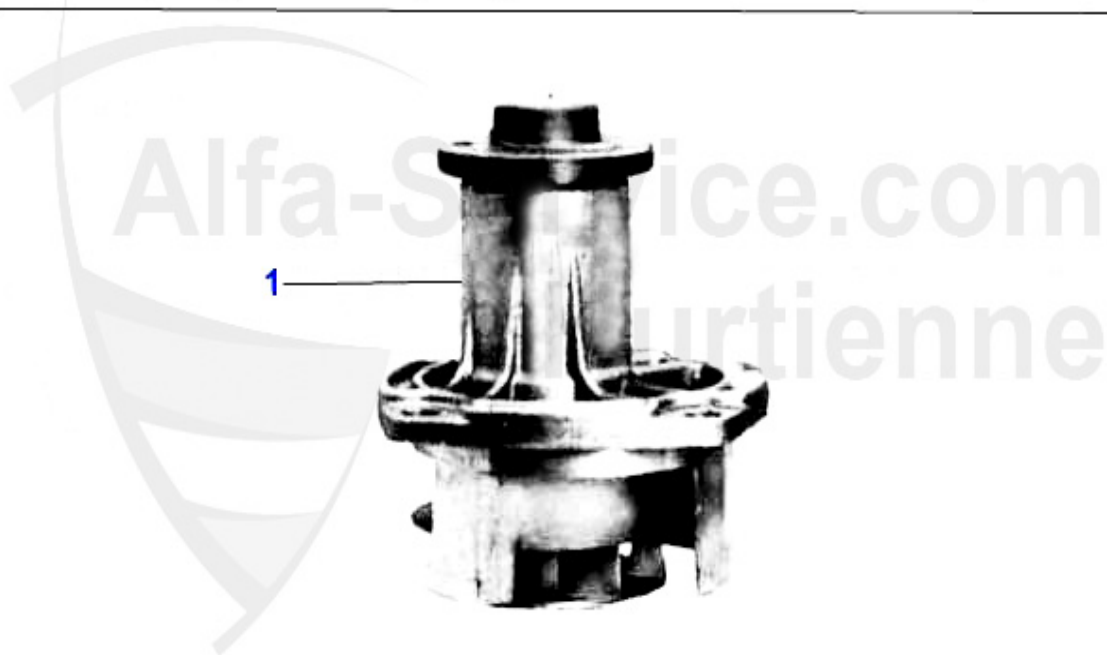

145/6 > motor > circuito agua > Boxer Bj. 94-96 > bomba agua > 1.4/1.6

Wasserpumpe/Waterpump 145/6 1.4/1.6 Boxer Bj. 94-96

---

1 WP02110 bomba agua Sud/Sprint 1.2/1.3 1.5/ti #5051904>,33(905/7) 1.2
1.3/1.4/1.5/1.7/ie/16V/4x4,145/6 1.4/1.6 1.8/ie,2.0 ie 16V TS

53.86 EUR